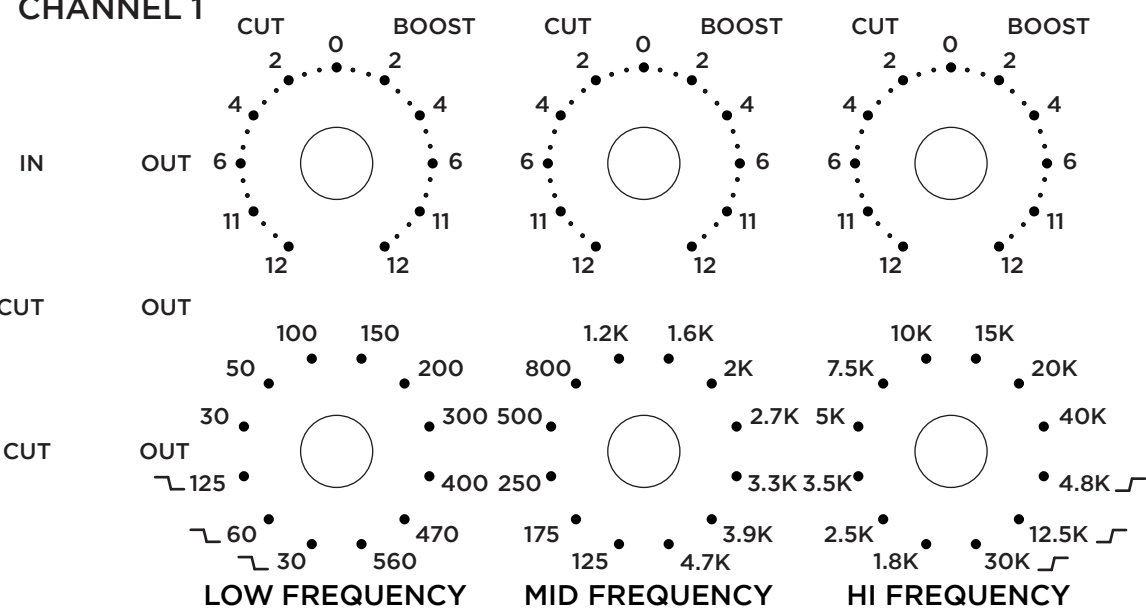

**HAMMER**  
DUAL MONO EQUALIZER

**CHANNEL 1**

**CHANNEL 2**

ON

OFF