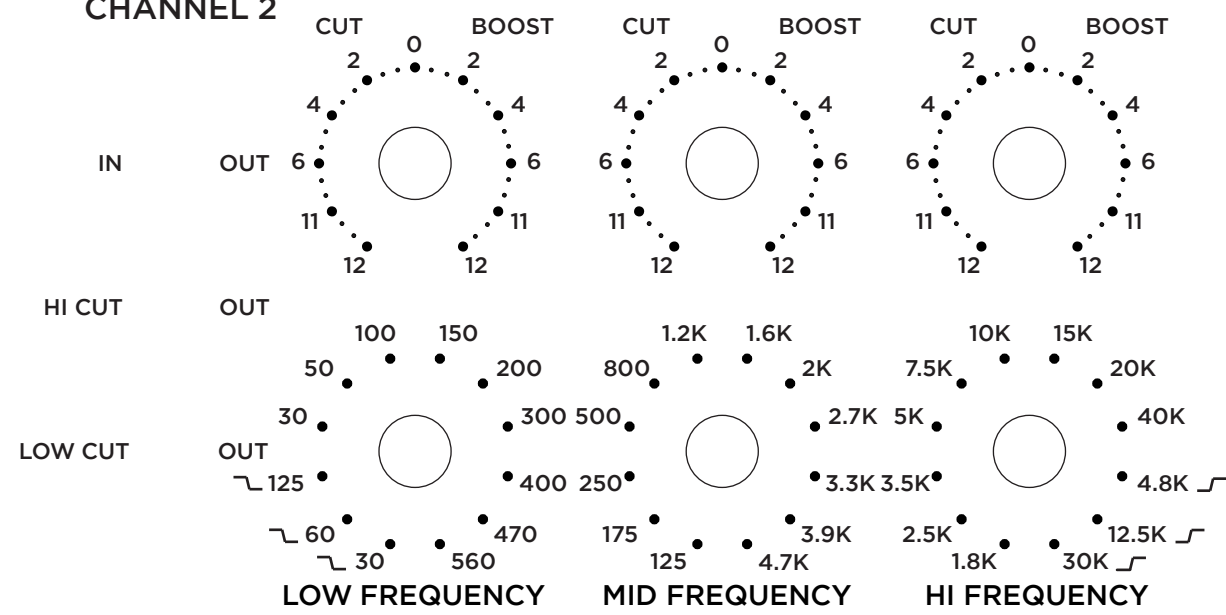

**HAMMER**  
DUAL MONO EQUALIZER

**CHANNEL 1**

**CHANNEL 2**

ON

OFF